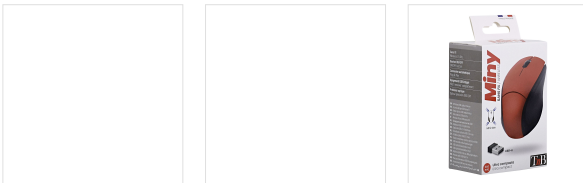

Wireless mouse MINY red

ULTRA COMPACT MOUSE IDEAL FOR TRANSPORT.

Wireless ultra compact mouse with removable battery, automatic standby and ON/OFF switch.
 Plug&Play, it connects automatically once the dongle is plugged into the computer.
 Mini size and ergonomic form for an excellent comfort.

BOX CONTENTS

- 1 x Wireless mouse MINY red
- 1 x AAA removable battery
- 1 x Notice

Characteristics

Removable battery

PC / MAC

Red

1000

USB-A