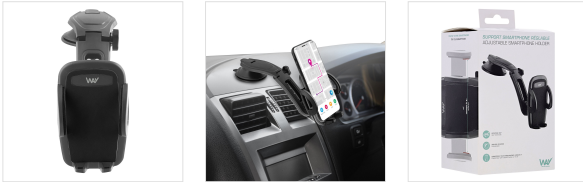

WAY Dashboard jaw suction cup holder

UNRIVALED STABILITY!

This suction cup jaw holder is ideal to access your smartphone in your vehicle in one gesture. Composed with an 180° adjustable axe, it can strongly hold your smartphone thanks to your dashboard's stability. Its latest generation fixation offers an adhesive suction cup that ensures an unrivalled hold. In order to adapt to any Smartphones up to 8", the size of the jaw is adjustable. There is an adjustable foot at the bottom of the product as well to avoid any fall of your smartphone. Robust and design, the WDASH and its matt finish will perfectly fit in your car.

BOX CONTENTS

1x jaw support suction cup

Characteristics

Smartphones up to 8"

Ref.: WDASH

3 303170 109069

Packing: 6
 Net weight (g): 141
 Weight with packaging (g): 186
 Product size (cm):
 Packing size (cm): 11x8.5x19