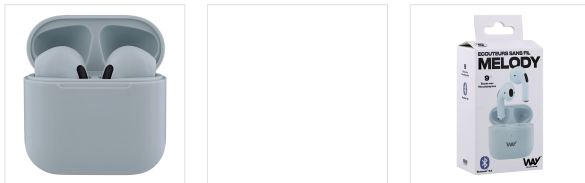

Sou - Earphones - TWS wireless earphones

TWS MELODY wireless headphones

TECHNOLOGY ACCESSIBLE TO ALL.

Stylish Bluetooth 5.2 headphones with a trendy design. The semi-in-ear format of the headphones provides optimal listening comfort and lightness. Take advantage of 9 hours of battery life for extended listening, and its integrated microphone to make calls with complete freedom of movement.

BOX CONTENTS

2 x Earphones
1 x Charging box

1 x Micro USB charging cable
1 x User manual

Characteristics

	cm			10h	Bluetooth 5.1
USB-A / micro USB 5V	Touch control	13	Semi-intra	20-200Hz	32
built-in	100				