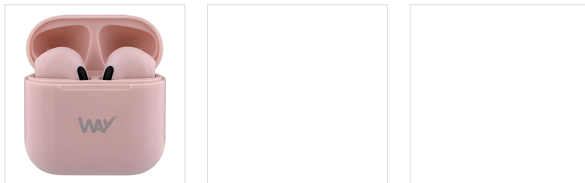

Sou - Earphones - TWS wireless earphones

TWS MELODY wireless headphones

TECHNOLOGY ACCESSIBLE TO ALL.

Stylish Bluetooth 5.2 headphones with a trendy design. The semi-in-ear format of the headphones provides optimal listening comfort and lightness. Take advantage of 9 hours of battery life for extended listening, and its integrated microphone to make calls with complete freedom of movement.

BOX CONTENTS

2 x Earphones
1 x Charging box

1 x Micro USB charging cable
1 x User manual

Characteristics

10h

Bluetooth 5.1

USB-A / micro USB
5V

Touch control