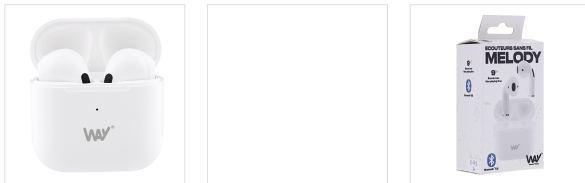

## TWS MELODY wireless headphones

TECHNOLOGY ACCESSIBLE TO ALL.

Stylish Bluetooth 5.2 headphones with a trendy design. The semi-in-ear format of the headphones provides optimal listening comfort and lightness. Take advantage of 9 hours of battery life for extended listening, and its integrated microphone to make calls with complete freedom of movement.

### BOX CONTENTS

2 x Earphones  
1 x Charging box

1 x Micro USB charging cable  
1 x User manual