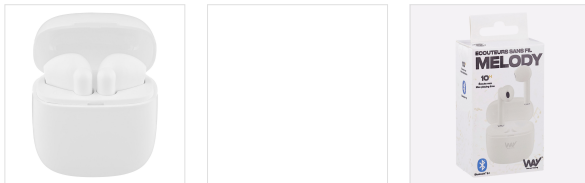

## TWS MELODY wireless headphones

TECHNOLOGY ACCESSIBLE TO ALL.

Bluetooth earphones 5.1 | fashion design gloves.  
The semi-in-ear format of the headphones provides listening comfort and optimal lightness.  
Enjoy 10 hours of battery life for extended listening, and its built-in microphone for making calls.

### BOX CONTENTS

2 x Earphones  
1 x Charging box

1 x Micro USB charging cable  
1 x User manual